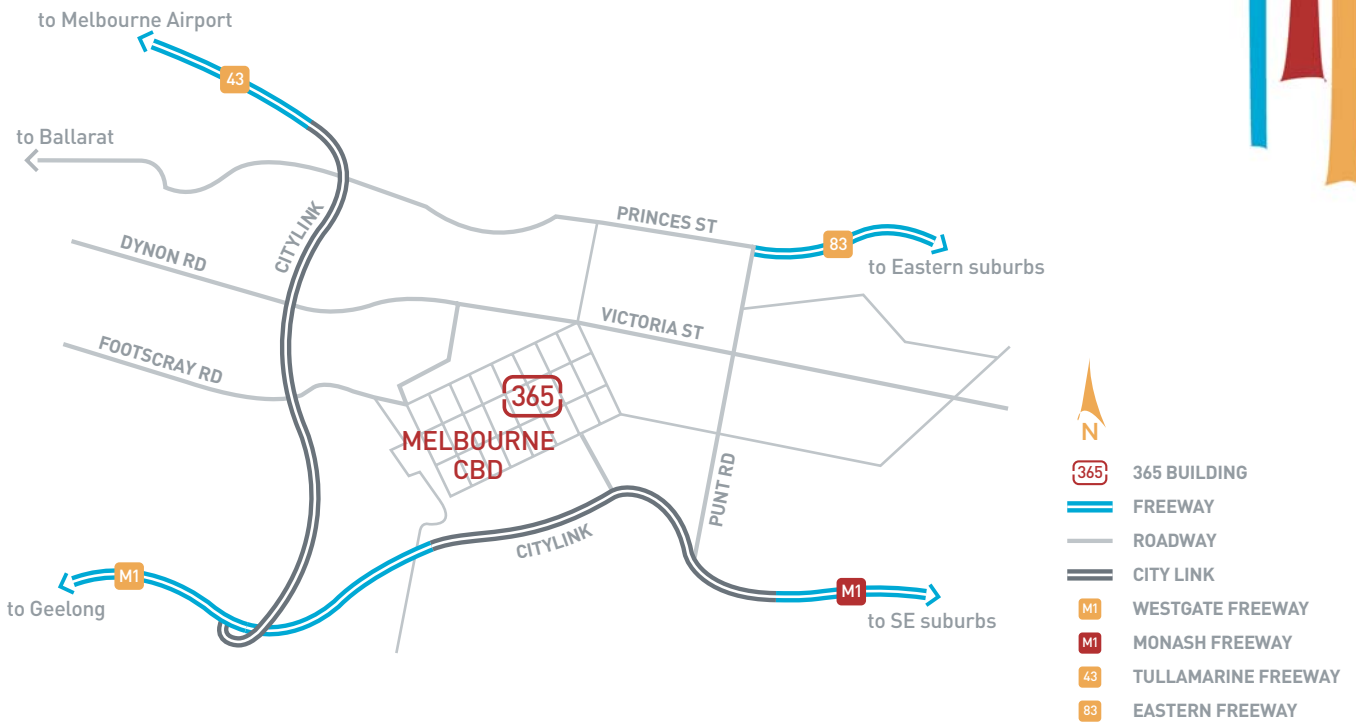

# 365 Little Collins Street

## MELBOURNE FREEWAY NETWORK

## MELBOURNE CBD